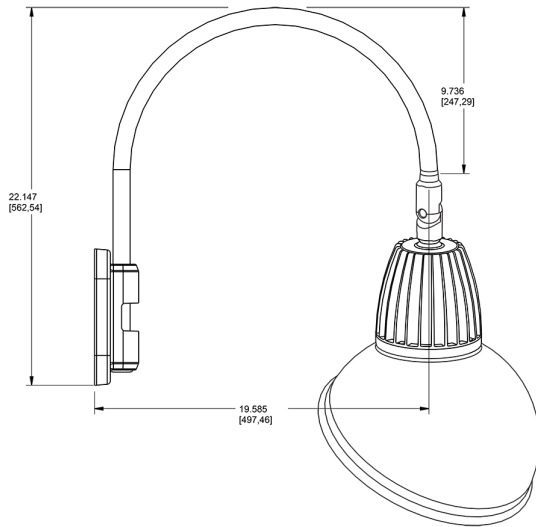

Technical Specifications

Compliance

UL Listed:

Suitable for wet locations. Suitable for mounting within 4ft (1.2m) of the ground.

IESNA LM-79 & lm-80 Testing:

RAB LED luminaires and LED components have been tested by an independent laboratory in accordance with IESNA lm-79 and lm-80

Dimensions

Features

- Adjustable 45° swivel joint
- Superior heat sink
- Die-cast aluminum housing
- 5-Year, No-Compromise Warranty

Ordering Matrix

Family	Wattage	Color Temp	Reflector	Shade	ShadeSize	Finish
GN5LED	13	N	S	AD		B
	13 = 13W 26 = 26W	Y = 3000K Warm N = 4000K Neutral	Blank = Flood R = Rectangular S = Spot	AD = Angled Dome	11 = 11" Blank = 15"	B = Black W = White A = Bronze S = Silver G = Hunter Green YL = Yellow LB = Light Blue BL = Royal Blue BWN = Brown I = Ivory R = Red