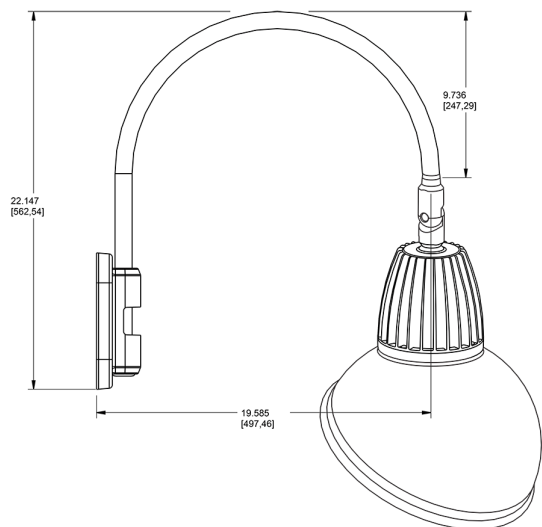

Technical Specifications

Compliance

UL Listed:

Suitable for wet locations. Suitable for mounting within 4ft (1.2m) of the ground.

IESNA LM-79 & lm-80 Testing:

RAB LED luminaires and LED components have been tested by an independent laboratory in accordance with IESNA lm-79 and lm-80

Dimensions

Features

- Adjustable 45° swivel joint
- Superior heat sink
- Die-cast aluminum housing
- 5-Year, No-Compromise Warranty

Ordering Matrix

Family	Wattage	Color Temp	Reflector	Shade	ShadeSize	Finish
GN5LED	13	N	S	AD	11	W
	13 = 13W 26 = 26W	Y = 3000K Warm N = 4000K Neutral	Blank = Flood R = Rectangular S = Spot	AD = Angled Dome	11 = 11" Blank = 15"	B = Black W = White A = Bronze S = Silver G = Hunter Green YL = Yellow LB = Light Blue BL = Royal Blue BWN = Brown I = Ivory R = Red