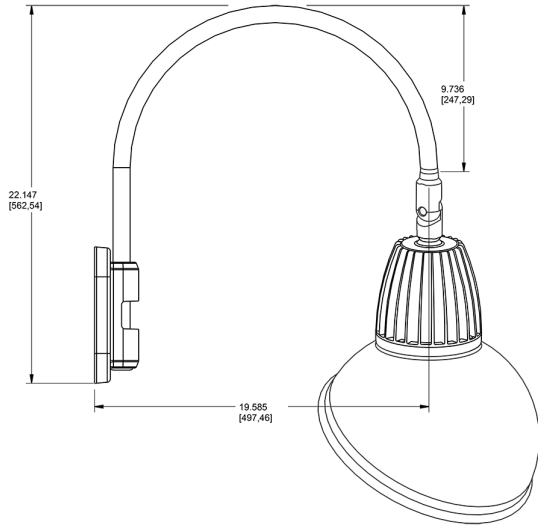

Technical Specifications

Compliance

UL Listed:

Suitable for wet locations. Suitable for mounting within 4ft (1.2m) of the ground.

IESNA LM-79 & lm-80 Testing:

RAB LED luminaires and LED components have been tested by an independent laboratory in accordance with IESNA lm-79 and lm-80

Lead Time:

12 - 14 weeks standard shipping.

Technical Specifications (continued)

Buy American Act Compliance:

RAB values USA manufacturing! Upon request, RAB may be able to manufacture this product to be compliant with the Buy American Act (BAA). Please contact customer service to request a quote for the product to be made BAA compliant.

Dimensions

Features

- Adjustable 45° swivel joint
- Superior heat sink
- Die-cast aluminum housing
- 5-Year, No-Compromise Warranty

Ordering Matrix

Family	Wattage	Color Temp	Reflector	Shade	ShadeSize	Finish
GN5LED	13	N	S	AD	11	I
	13 = 13W 26 = 26W	Y = 3000K Warm N = 4000K Neutral	Blank = Flood R = Rectangular S = Spot	AD = Angled Dome	11 = 11" Blank = 15"	B = Black W = White A = Bronze S = Silver G = Hunter Green YL = Yellow LB = Light Blue BL = Royal Blue BWN = Brown I = Ivory R = Red