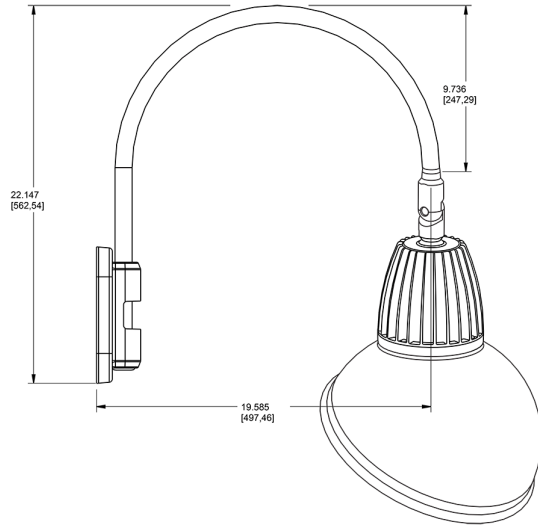

Technical Specifications

Compliance

UL Listed:

Suitable for wet locations. Suitable for mounting within 4ft (1.2m) of the ground.

IESNA LM-79 & lm-80 Testing:

RAB LED luminaires and LED components have been tested by an independent laboratory in accordance with IESNA lm-79 and lm-80

Dimensions

Features

- Adjustable 45° swivel joint
- Superior heat sink
- Die-cast aluminum housing
- 5-Year, No-Compromise Warranty

Ordering Matrix

Family	Wattage	Color Temp	Reflector	Shade	ShadeSize	Finish
GN5LED	13	N	S	AD	11	G
	13 = 13W 26 = 26W	Y = 3000K Warm N = 4000K Neutral	Blank = Flood R = Rectangular S = Spot	AD = Angled Dome	11 = 11" Blank = 15"	B = Black W = White A = Bronze S = Silver G = Hunter Green YL = Yellow LB = Light Blue BL = Royal Blue BWN = Brown I = Ivory R = Red