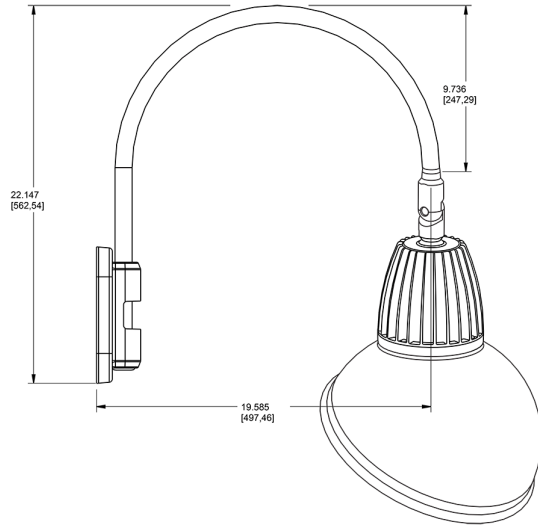

Dimensions

Features

- Adjustable 45° swivel joint
- Superior heat sink
- Die-cast aluminum housing
- 5-Year, No-Compromise Warranty

Ordering Matrix

Family	Wattage	Color Temp	Reflector	Shade	ShadeSize	Finish
GN5LED	13	N	S	AD	11	BL
	13 = 13W 26 = 26W	Y = 3000K Warm N = 4000K Neutral	Blank = Flood R = Rectangular S = Spot	AD = Angled Dome	11 = 11" Blank = 15"	B = Black W = White A = Bronze S = Silver G = Hunter Green YL = Yellow LB = Light Blue BL = Royal Blue BWN = Brown I = Ivory R = Red