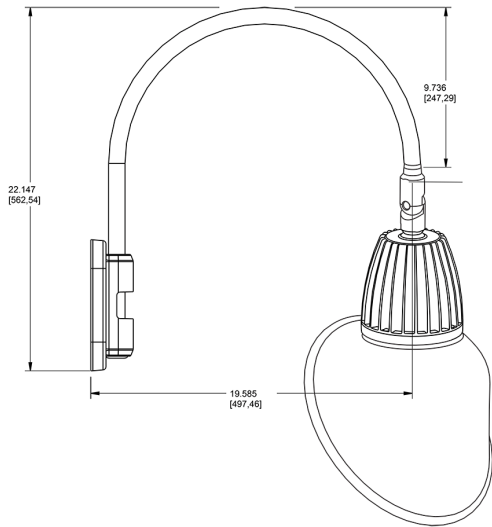

Dimensions

Features

- Adjustable 45° swivel joint
- Superior heat sink
- Die-cast aluminum housing
- 5-Year, No-Compromise Warranty

Ordering Matrix

Family	Wattage	Color Temp	Reflector	Shade	ShadeSize	Finish
GN5LED	13	N	S	AC		W
	13 = 13W 26 = 26W	Y = 3000K Warm N = 4000K Neutral	Blank = Flood R = Rectangular S = Spot	AC = Angled Cone	11 = 11" Blank = 15"	B = Black W = White A = Bronze S = Silver G = Hunter Green YL = Yellow LB = Light Blue BL = Royal Blue BWN = Brown I = Ivory R = Red