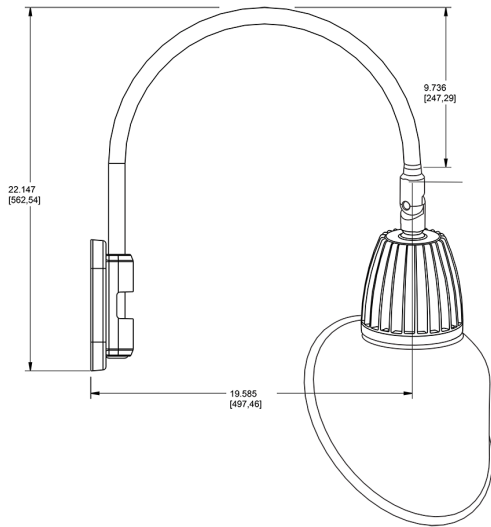

Dimensions

Features

- Adjustable 45° swivel joint
- Superior heat sink
- Die-cast aluminum housing
- 5-Year, No-Compromise Warranty

Ordering Matrix

Family	Wattage	Color Temp	Reflector	Shade	ShadeSize	Finish
GN5LED	13	N	S	AC	11	W
	13 = 13W 26 = 26W	Y = 3000K Warm N = 4000K Neutral	Blank = Flood R = Rectangular S = Spot	AC = Angled Cone	11 = 11" Blank = 15"	B = Black W = White A = Bronze S = Silver G = Hunter Green YL = Yellow LB = Light Blue BL = Royal Blue BWN = Brown I = Ivory R = Red