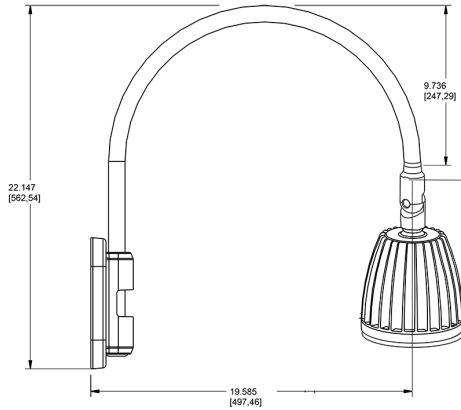

Technical Specifications

Compliance

UL Listed:

Suitable for wet locations. Suitable for mounting within 4ft (1.2m) of the ground.

IESNA LM-79 & lm-80 Testing:

RAB LED luminaires and LED components have been tested by an independent laboratory in accordance with IESNA lm-79 and lm-80

Lead Time:

12 - 14 weeks standard shipping.

Technical Specifications (continued)

Buy American Act Compliance:

RAB values USA manufacturing! Upon request, RAB may be able to manufacture this product to be compliant with the Buy American Act (BAA). Please contact customer service to request a quote for the product to be made BAA compliant.

Dimensions

Features

- Adjustable 45° swivel joint
- Superior heat sink
- Die-cast aluminum housing
- 5-Year, No-Compromise Warranty

Ordering Matrix

Family	Wattage	Color Temp	Reflector	Shade	ShadeSize	Finish
GN5LED	13	N	S			A
	13 = 13W 26 = 26W	Y = 3000K Warm N = 4000K Neutral	Blank = Flood R = Rectangular S = Spot	Blank = No Shade	Blank = No Shade Size	B = Black W = White A = Bronze S = Silver G = Hunter Green YL = Yellow LB = Light Blue BL = Royal Blue BWN = Brown I = Ivory R = Red