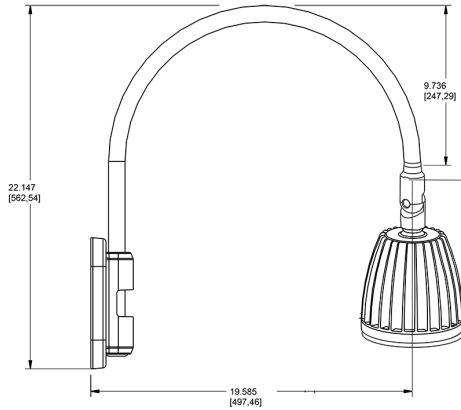

Technical Specifications

Compliance

UL Listed:

Suitable for wet locations. Suitable for mounting within 4ft (1.2m) of the ground.

IESNA LM-79 & lm-80 Testing:

RAB LED luminaires and LED components have been tested by an independent laboratory in accordance with IESNA lm-79 and lm-80

Lead Time:

12 - 14 weeks standard shipping.

Technical Specifications (continued)

Buy American Act Compliance:

RAB values USA manufacturing! Upon request, RAB may be able to manufacture this product to be compliant with the Buy American Act (BAA). Please contact customer service to request a quote for the product to be made BAA compliant.

Dimensions

Features

- Adjustable 45° swivel joint
- Superior heat sink
- Die-cast aluminum housing
- 5-Year, No-Compromise Warranty

Ordering Matrix

Family	Wattage	Color Temp	Reflector	Shade	ShadeSize	Finish
GN5LED	13	N				S
	13 = 13W 26 = 26W	Y = 3000K Warm N = 4000K Neutral	Blank = Flood R = Rectangular S = Spot	Blank = No Shade	Blank = No Shade Size	B = Black W = White A = Bronze S = Silver G = Hunter Green YL = Yellow LB = Light Blue BL = Royal Blue BWN = Brown I = Ivory R = Red