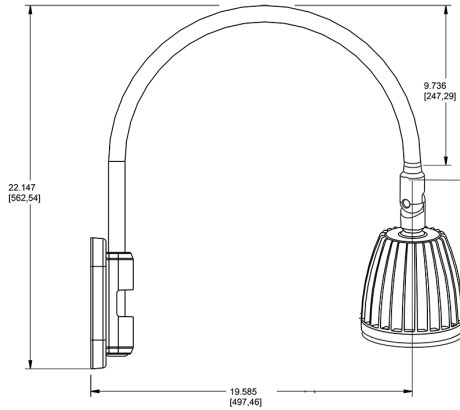

Lead Time:

12 - 14 weeks standard shipping.

Technical Specifications (continued)

Buy American Act Compliance:

RAB values USA manufacturing! Upon request, RAB may be able to manufacture this product to be compliant with the Buy American Act (BAA). Please contact customer service to request a quote for the product to be made BAA compliant.

Dimensions

Features

- Adjustable 45° swivel joint
- Superior heat sink
- Die-cast aluminum housing
- 5-Year, No-Compromise Warranty

Ordering Matrix

Family	Wattage	Color Temp	Reflector	Shade	ShadeSize	Finish
GN5LED	13	N	R			YL
	13 = 13W 26 = 26W	Y = 3000K Warm N = 4000K Neutral	Blank = Flood R = Rectangular S = Spot	Blank = No Shade	Blank = No Shade Size	B = Black W = White A = Bronze S = Silver G = Hunter Green YL = Yellow LB = Light Blue BL = Royal Blue BWN = Brown I = Ivory R = Red