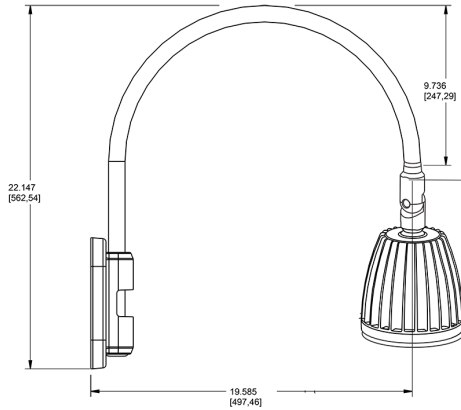

Lead Time:

12 - 14 weeks standard shipping.

Technical Specifications (continued)

Buy American Act Compliance:

RAB values USA manufacturing! Upon request, RAB may be able to manufacture this product to be compliant with the Buy American Act (BAA). Please contact customer service to request a quote for the product to be made BAA compliant.

Dimensions

Features

- Adjustable 45° swivel joint
- Superior heat sink
- Die-cast aluminum housing
- 5-Year, No-Compromise Warranty

Ordering Matrix

Family	Wattage	Color Temp	Reflector	Shade	ShadeSize	Finish
GN5LED	13	N	R			S