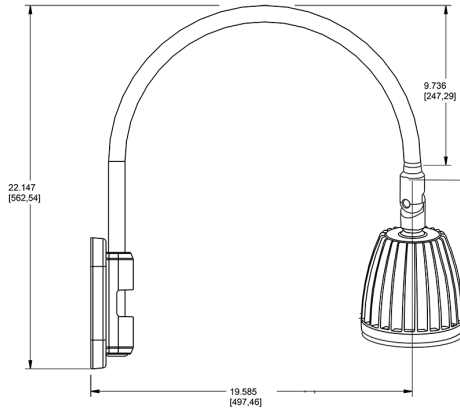

Technical Specifications

Compliance

UL Listed:

Suitable for wet locations. Suitable for mounting within 4ft (1.2m) of the ground.

IESNA LM-79 & lm-80 Testing:

RAB LED luminaires and LED components have been tested by an independent laboratory in accordance with IESNA lm-79 and lm-80

Lead Time:

12 - 14 weeks standard shipping.

Technical Specifications (continued)

Buy American Act Compliance:

RAB values USA manufacturing! Upon request, RAB may be able to manufacture this product to be compliant with the Buy American Act (BAA). Please contact customer service to request a quote for the product to be made BAA compliant.

Dimensions

Features

- Adjustable 45° swivel joint
- Superior heat sink
- Die-cast aluminum housing
- 5-Year, No-Compromise Warranty

Ordering Matrix

Family	Wattage	Color Temp	Reflector	Shade	ShadeSize	Finish
GN5LED	13	N	R			R
	13 = 13W 26 = 26W	Y = 3000K Warm N = 4000K Neutral	Blank = Flood R = Rectangular S = Spot	Blank = No Shade	Blank = No Shade Size	B = Black W = White A = Bronze S = Silver G = Hunter Green YL = Yellow LB = Light Blue BL = Royal Blue BWN = Brown I = Ivory R = Red