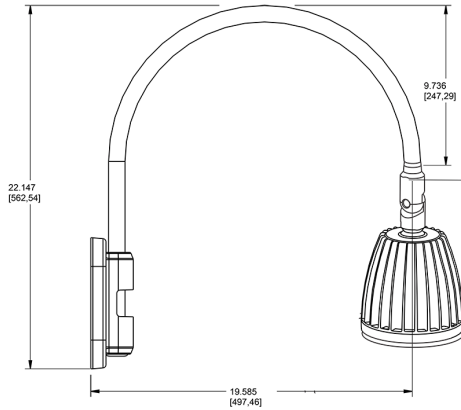

Technical Specifications

Compliance

UL Listed:

Suitable for wet locations. Suitable for mounting within 4ft (1.2m) of the ground.

IESNA LM-79 & lm-80 Testing:

RAB LED luminaires and LED components have been tested by an independent laboratory in accordance with IESNA lm-79 and lm-80

Lead Time:

12 - 14 weeks standard shipping.

Technical Specifications (continued)

Buy American Act Compliance:

RAB values USA manufacturing! Upon request, RAB may be able to manufacture this product to be compliant with the Buy American Act (BAA). Please contact customer service to request a quote for the product to be made BAA compliant.

Dimensions

Features

- Adjustable 45° swivel joint
- Superior heat sink
- Die-cast aluminum housing
- 5-Year, No-Compromise Warranty

Ordering Matrix

Family	Wattage	Color Temp	Reflector	Shade	ShadeSize	Finish
GN5LED	13	N	R			LB
	13 = 13W 26 = 26W	Y = 3000K Warm N = 4000K Neutral	Blank = Flood R = Rectangular S = Spot	Blank = No Shade	Blank = No Shade Size	B = Black W = White A = Bronze S = Silver G = Hunter Green YL = Yellow LB = Light Blue BL = Royal Blue BWN = Brown I = Ivory R = Red