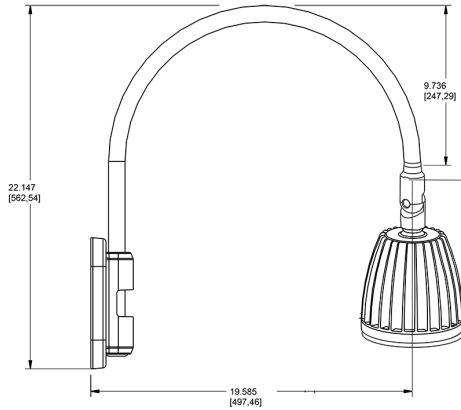

Lead Time:

12 - 14 weeks standard shipping.

Technical Specifications (continued)

Buy American Act Compliance:

RAB values USA manufacturing! Upon request, RAB may be able to manufacture this product to be compliant with the Buy American Act (BAA). Please contact customer service to request a quote for the product to be made BAA compliant.

Dimensions

Features

- Adjustable 45° swivel joint
- Superior heat sink
- Die-cast aluminum housing
- 5-Year, No-Compromise Warranty

Ordering Matrix

Family	Wattage	Color Temp	Reflector	Shade	ShadeSize	Finish
GN5LED	13	N	R			I
	13 = 13W 26 = 26W	Y = 3000K Warm N = 4000K Neutral	Blank = Flood R = Rectangular S = Spot	Blank = No Shade	Blank = No Shade Size	B = Black W = White A = Bronze S = Silver G = Hunter Green YL = Yellow LB = Light Blue BL = Royal Blue BWN = Brown I = Ivory R = Red