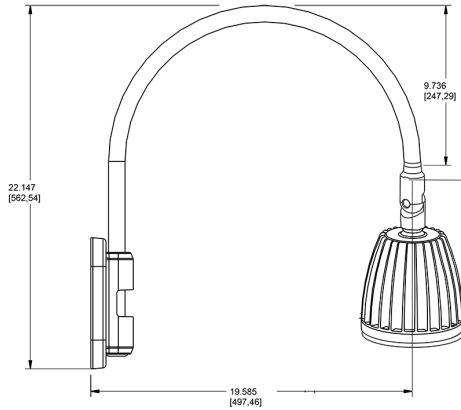

Technical Specifications

Compliance

UL Listed:

Suitable for wet locations. Suitable for mounting within 4ft (1.2m) of the ground.

IESNA LM-79 & lm-80 Testing:

RAB LED luminaires and LED components have been tested by an independent laboratory in accordance with IESNA lm-79 and lm-80

Lead Time:

12 - 14 weeks standard shipping.

Technical Specifications (continued)

Buy American Act Compliance:

RAB values USA manufacturing! Upon request, RAB may be able to manufacture this product to be compliant with the Buy American Act (BAA). Please contact customer service to request a quote for the product to be made BAA compliant.

Dimensions

Features

- Adjustable 45° swivel joint
- Superior heat sink
- Die-cast aluminum housing
- 5-Year, No-Compromise Warranty

Ordering Matrix

Family	Wattage	Color Temp	Reflector	Shade	ShadeSize	Finish
GN5LED	13	N				G
	13 = 13W 26 = 26W	Y = 3000K Warm N = 4000K Neutral	Blank = Flood R = Rectangular S = Spot	Blank = No Shade	Blank = No Shade Size	B = Black W = White A = Bronze S = Silver G = Hunter Green YL = Yellow LB = Light Blue BL = Royal Blue BWN = Brown I = Ivory R = Red