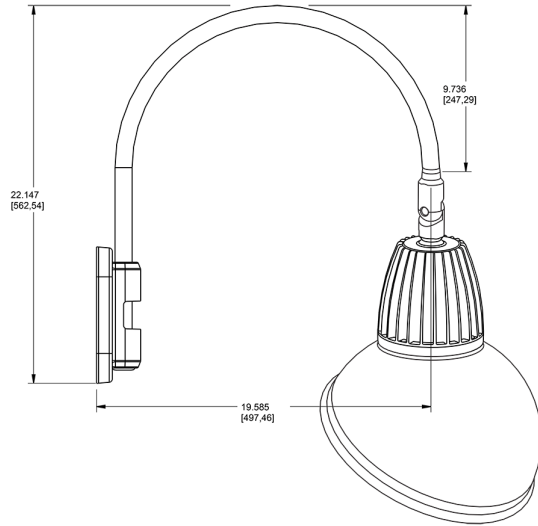

Dimensions

Features

- Adjustable 45° swivel joint
- Superior heat sink
- Die-cast aluminum housing
- 5-Year, No-Compromise Warranty

Ordering Matrix

Family	Wattage	Color Temp	Reflector	Shade	ShadeSize	Finish
GN5LED	13	N	R	AD		BL
	13 = 13W 26 = 26W	Y = 3000K Warm N = 4000K Neutral	Blank = Flood R = Rectangular S = Spot	AD = Angled Dome	11 = 11" Blank = 15"	B = Black W = White A = Bronze S = Silver G = Hunter Green YL = Yellow LB = Light Blue BL = Royal Blue BWN = Brown I = Ivory R = Red