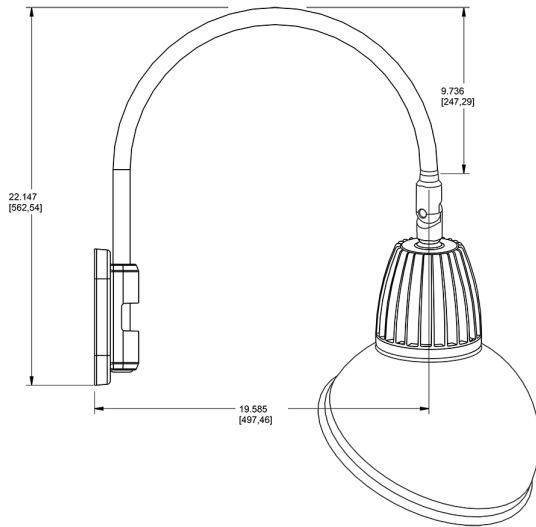

Dimensions

Features

- Adjustable 45° swivel joint
- Superior heat sink
- Die-cast aluminum housing
- 5-Year, No-Compromise Warranty

Ordering Matrix

Family	Wattage	Color Temp	Reflector	Shade	ShadeSize	Finish
GN5LED	13	N	R	AD		B
	13 = 13W 26 = 26W	Y = 3000K Warm N = 4000K Neutral	Blank = Flood R = Rectangular S = Spot	AD = Angled Dome	11 = 11" Blank = 15"	B = Black W = White A = Bronze S = Silver G = Hunter Green YL = Yellow LB = Light Blue BL = Royal Blue BWN = Brown I = Ivory R = Red