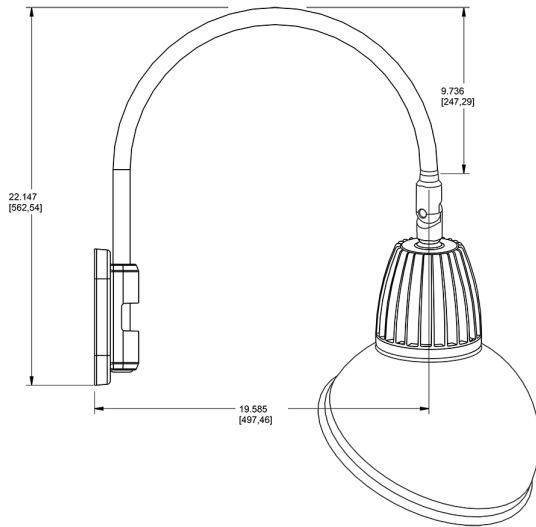

Dimensions

Features

- Adjustable 45° swivel joint
- Superior heat sink
- Die-cast aluminum housing
- 5-Year, No-Compromise Warranty

Ordering Matrix

Family	Wattage	Color Temp	Reflector	Shade	ShadeSize	Finish
GN5LED	13	N	R	AD	11	W
	13 = 13W 26 = 26W	Y = 3000K Warm N = 4000K Neutral	Blank = Flood R = Rectangular S = Spot	AD = Angled Dome	11 = 11" Blank = 15"	B = Black W = White A = Bronze S = Silver G = Hunter Green YL = Yellow LB = Light Blue BL = Royal Blue BWN = Brown I = Ivory R = Red