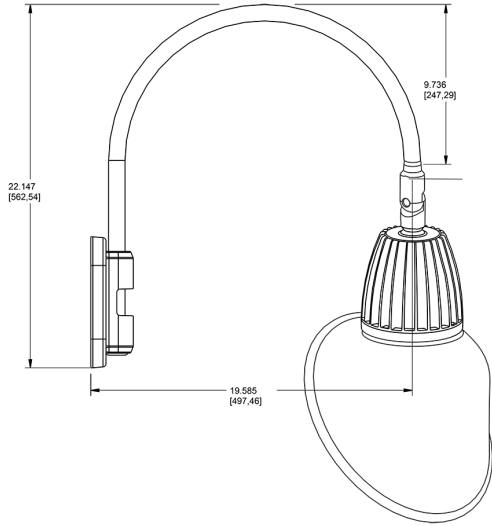

Dimensions

Features

- Adjustable 45° swivel joint
- Superior heat sink
- Die-cast aluminum housing
- 5-Year, No-Compromise Warranty

Ordering Matrix

Family	Wattage	Color Temp	Reflector	Shade	ShadeSize	Finish
GN5LED	13	N	R	AC		W
	13 = 13W 26 = 26W	Y = 3000K Warm N = 4000K Neutral	Blank = Flood R = Rectangular S = Spot	AC = Angled Cone	11 = 11" Blank = 15"	B = Black W = White A = Bronze S = Silver G = Hunter Green YL = Yellow LB = Light Blue BL = Royal Blue BWN = Brown I = Ivory R = Red