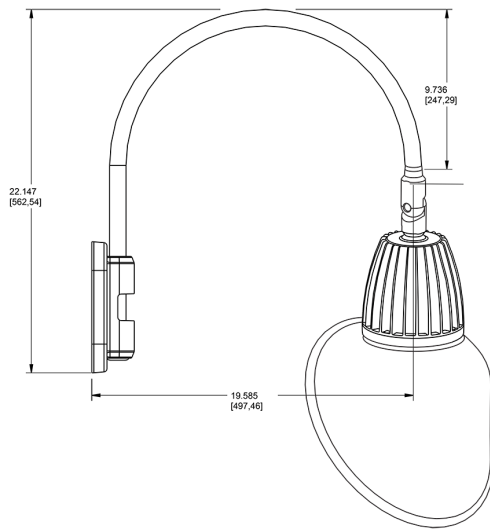

Dimensions

Features

- Adjustable 45° swivel joint
- Superior heat sink
- Die-cast aluminum housing
- 5-Year, No-Compromise Warranty

Ordering Matrix

Family	Wattage	Color Temp	Reflector	Shade	ShadeSize	Finish
GN5LED	13	N	R	AC	11	W
	13 = 13W 26 = 26W	Y = 3000K Warm N = 4000K Neutral	Blank = Flood R = Rectangular S = Spot	AC = Angled Cone	11 = 11" Blank = 15"	B = Black W = White A = Bronze S = Silver G = Hunter Green YL = Yellow LB = Light Blue BL = Royal Blue BWN = Brown I = Ivory R = Red