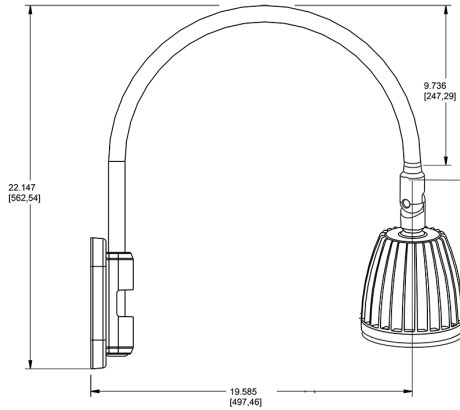

Lead Time:

12 - 14 weeks standard shipping.

Technical Specifications (continued)

Buy American Act Compliance:

RAB values USA manufacturing! Upon request, RAB may be able to manufacture this product to be compliant with the Buy American Act (BAA). Please contact customer service to request a quote for the product to be made BAA compliant.

Dimensions

Features

- Adjustable 45° swivel joint
- Superior heat sink
- Die-cast aluminum housing
- 5-Year, No-Compromise Warranty

Ordering Matrix

Family	Wattage	Color Temp	Reflector	Shade	ShadeSize	Finish
GN5LED	13	N	R			A
	13 = 13W 26 = 26W	Y = 3000K Warm N = 4000K Neutral	Blank = Flood R = Rectangular S = Spot	Blank = No Shade	Blank = No Shade Size	B = Black W = White A = Bronze S = Silver G = Hunter Green YL = Yellow LB = Light Blue BL = Royal Blue BWN = Brown I = Ivory R = Red