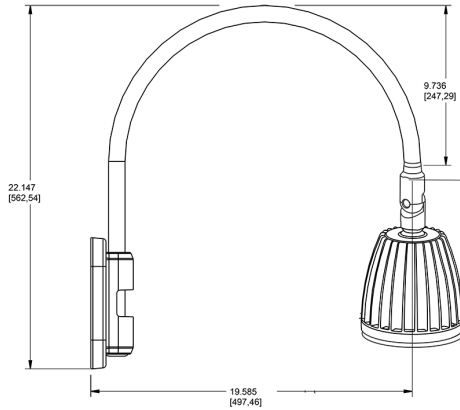

Technical Specifications

Compliance

UL Listed:

Suitable for wet locations. Suitable for mounting within 4ft (1.2m) of the ground.

IESNA LM-79 & lm-80 Testing:

RAB LED luminaires and LED components have been tested by an independent laboratory in accordance with IESNA lm-79 and lm-80

Lead Time:

12 - 14 weeks standard shipping.

Technical Specifications (continued)

Buy American Act Compliance:

RAB values USA manufacturing! Upon request, RAB may be able to manufacture this product to be compliant with the Buy American Act (BAA). Please contact customer service to request a quote for the product to be made BAA compliant.

Dimensions

Features

- Adjustable 45° swivel joint
- Superior heat sink
- Die-cast aluminum housing
- 5-Year, No-Compromise Warranty

Ordering Matrix

Family	Wattage	Color Temp	Reflector	Shade	ShadeSize	Finish
GN5LED	13	N				G
	13 = 13W 26 = 26W	Y = 3000K Warm N = 4000K Neutral	Blank = Flood R = Rectangular S = Spot	Blank = No Shade	Blank = No Shade Size	B = Black W = White A = Bronze S = Silver G = Hunter Green YL = Yellow LB = Light Blue BL = Royal Blue BWN = Brown I = Ivory R = Red