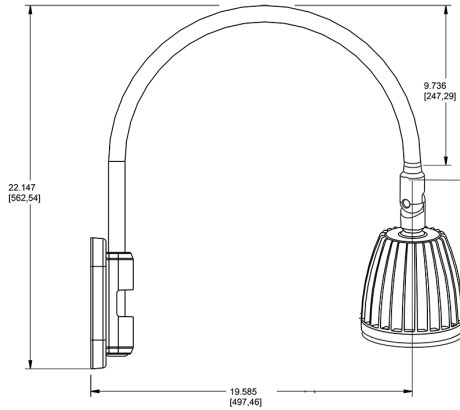

Lead Time:

12 - 14 weeks standard shipping.

Technical Specifications (continued)

Buy American Act Compliance:

RAB values USA manufacturing! Upon request, RAB may be able to manufacture this product to be compliant with the Buy American Act (BAA). Please contact customer service to request a quote for the product to be made BAA compliant.

Dimensions

Features

- Adjustable 45° swivel joint
- Superior heat sink
- Die-cast aluminum housing
- 5-Year, No-Compromise Warranty

Ordering Matrix

Family	Wattage	Color Temp	Reflector	Shade	ShadeSize	Finish
GN5LED	13	N				BWN