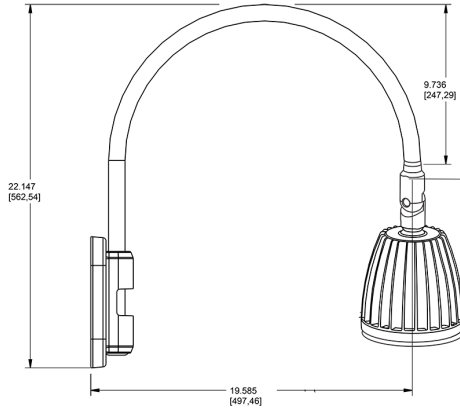

Dimensions

Features

- Adjustable 45° swivel joint
- Superior heat sink
- Die-cast aluminum housing
- 5-Year, No-Compromise Warranty

Ordering Matrix

Family	Wattage	Color Temp	Reflector	Shade	ShadeSize	Finish
GN5LED	13	N				B
	13 = 13W 26 = 26W	Y = 3000K Warm N = 4000K Neutral	Blank = Flood R = Rectangular S = Spot	Blank = No Shade	Blank = No Shade Size	B = Black W = White A = Bronze S = Silver G = Hunter Green YL = Yellow LB = Light Blue BL = Royal Blue BWN = Brown I = Ivory R = Red