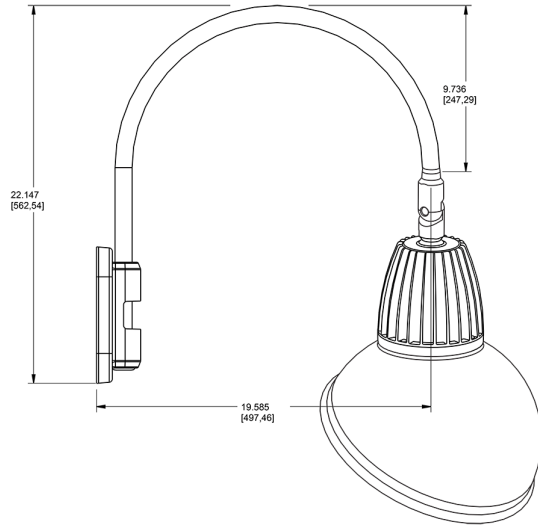

Technical Specifications

Compliance

UL Listed:

Suitable for wet locations. Suitable for mounting within 4ft (1.2m) of the ground.

IESNA LM-79 & lm-80 Testing:

RAB LED luminaires and LED components have been tested by an independent laboratory in accordance with IESNA lm-79 and lm-80

Dimensions

Features

- Adjustable 45° swivel joint
- Superior heat sink
- Die-cast aluminum housing
- 5-Year, No-Compromise Warranty

Ordering Matrix

Family	Wattage	Color Temp	Reflector	Shade	ShadeSize	Finish
GN5LED	13	N		AD		YL
	13 = 13W 26 = 26W	Y = 3000K Warm N = 4000K Neutral	Blank = Flood R = Rectangular S = Spot	AD = Angled Dome	11 = 11" Blank = 15"	B = Black W = White A = Bronze S = Silver G = Hunter Green YL = Yellow LB = Light Blue BL = Royal Blue BWN = Brown I = Ivory R = Red