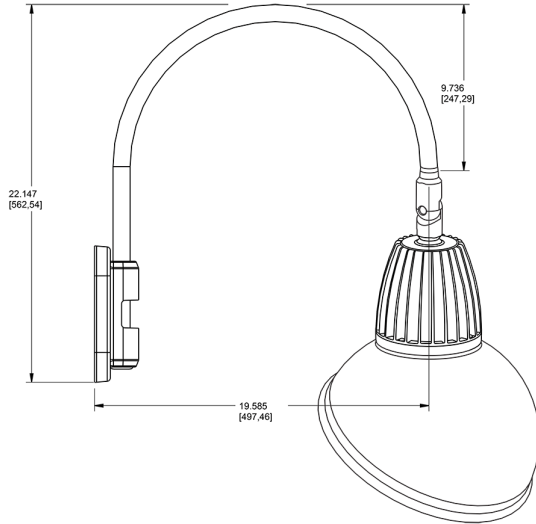

Dimensions

Features

- Adjustable 45° swivel joint
- Superior heat sink
- Die-cast aluminum housing
- 5-Year, No-Compromise Warranty

Ordering Matrix

Family	Wattage	Color Temp	Reflector	Shade	ShadeSize	Finish
GN5LED	13	N		AD		W
	13 = 13W 26 = 26W	Y = 3000K Warm N = 4000K Neutral	Blank = Flood R = Rectangular S = Spot	AD = Angled Dome	11 = 11" Blank = 15"	B = Black W = White A = Bronze S = Silver G = Hunter Green YL = Yellow LB = Light Blue BL = Royal Blue BWN = Brown I = Ivory R = Red