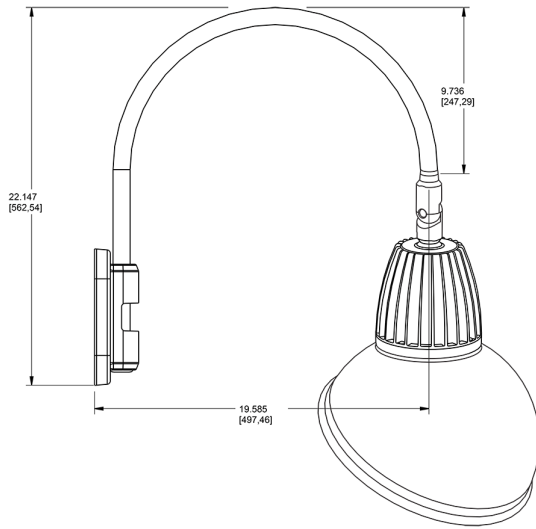

Dimensions

Features

- Adjustable 45° swivel joint
- Superior heat sink
- Die-cast aluminum housing
- 5-Year, No-Compromise Warranty

Ordering Matrix

Family	Wattage	Color Temp	Reflector	Shade	ShadeSize	Finish
GN5LED	13	N		AD	11	W
	13 = 13W 26 = 26W	Y = 3000K Warm N = 4000K Neutral	Blank = Flood R = Rectangular S = Spot	AD = Angled Dome	11 = 11" Blank = 15"	B = Black W = White A = Bronze S = Silver G = Hunter Green YL = Yellow LB = Light Blue BL = Royal Blue BWN = Brown I = Ivory R = Red