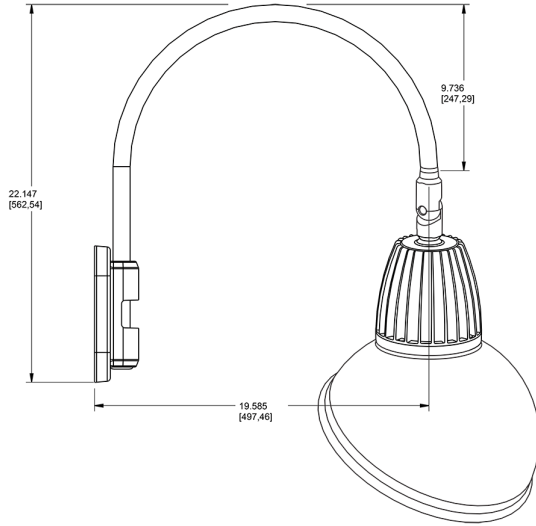

Dimensions

Features

- Adjustable 45° swivel joint
- Superior heat sink
- Die-cast aluminum housing
- 5-Year, No-Compromise Warranty

Ordering Matrix

Family	Wattage	Color Temp	Reflector	Shade	ShadeSize	Finish
GN5LED	13	N		AD	11	B
	13 = 13W 26 = 26W	Y = 3000K Warm N = 4000K Neutral	Blank = Flood R = Rectangular S = Spot	AD = Angled Dome	11 = 11" Blank = 15"	B = Black W = White A = Bronze S = Silver G = Hunter Green YL = Yellow LB = Light Blue BL = Royal Blue BWN = Brown I = Ivory R = Red