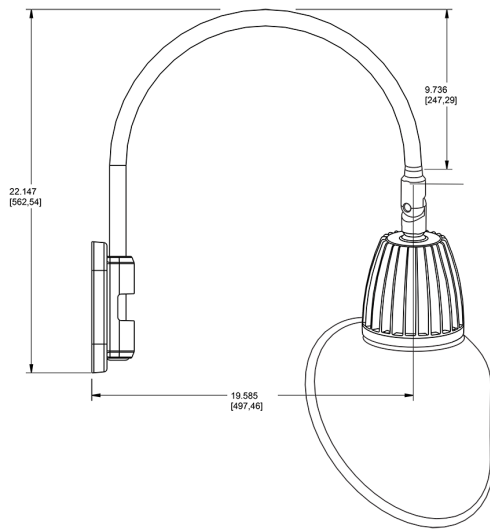

Dimensions

Features

- Adjustable 45° swivel joint
- Superior heat sink
- Die-cast aluminum housing
- 5-Year, No-Compromise Warranty

Ordering Matrix

Family	Wattage	Color Temp	Reflector	Shade	ShadeSize	Finish
GN5LED	13	N		AC		W
	13 = 13W 26 = 26W	Y = 3000K Warm N = 4000K Neutral	Blank = Flood R = Rectangular S = Spot	AC = Angled Cone	11 = 11" Blank = 15"	B = Black W = White A = Bronze S = Silver G = Hunter Green YL = Yellow LB = Light Blue BL = Royal Blue BWN = Brown I = Ivory R = Red