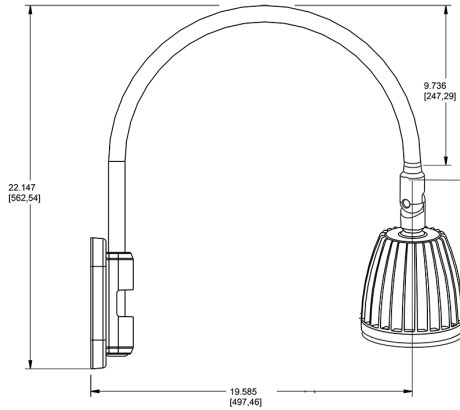

Lead Time:

12 - 14 weeks standard shipping.

Technical Specifications (continued)

Buy American Act Compliance:

RAB values USA manufacturing! Upon request, RAB may be able to manufacture this product to be compliant with the Buy American Act (BAA). Please contact customer service to request a quote for the product to be made BAA compliant.

Dimensions

Features

- Adjustable 45° swivel joint
- Superior heat sink
- Die-cast aluminum housing
- 5-Year, No-Compromise Warranty

Ordering Matrix

Family	Wattage	Color Temp	Reflector	Shade	ShadeSize	Finish
GN5LED	13	N				A
	13 = 13W 26 = 26W	Y = 3000K Warm N = 4000K Neutral	Blank = Flood R = Rectangular S = Spot	Blank = No Shade	Blank = No Shade Size	B = Black W = White A = Bronze S = Silver G = Hunter Green YL = Yellow LB = Light Blue BL = Royal Blue BWN = Brown I = Ivory R = Red