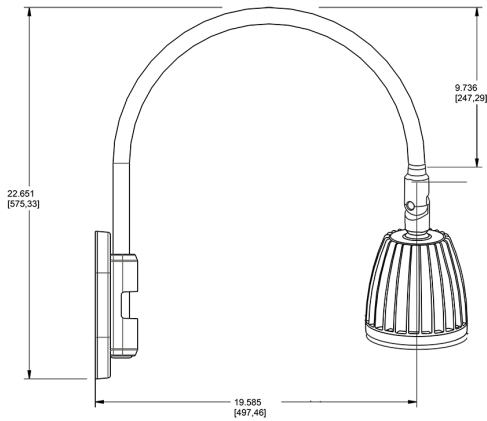

Technical Specifications

Compliance

UL Listed:

Suitable for wet locations. Suitable for mounting within 4ft (1.2m) of the ground.

IESNA LM-79 & lm-80 Testing:

RAB LED luminaires and LED components have been tested by an independent laboratory in accordance with IESNA lm-79 and lm-80

Dimensions

Features

- Adjustable 45° swivel joint
- Superior heat sink
- Die-cast aluminum housing
- 5-Year, No-Compromise Warranty

Ordering Matrix

Family	Wattage	Color Temp	Reflector	Shade	ShadeSize	Finish
GN4LED	26	Y				W
	13 = 13W 26 = 26W	Y = 3000K Warm N = 4000K Neutral	Blank = Flood R = Rectangular S = Spot	Blank = No Shade	Blank = No Shade Size	B = Black W = White A = Bronze S = Silver G = Hunter Green YL = Yellow LB = Light Blue BL = Royal Blue BWN = Brown I = Ivory R = Red