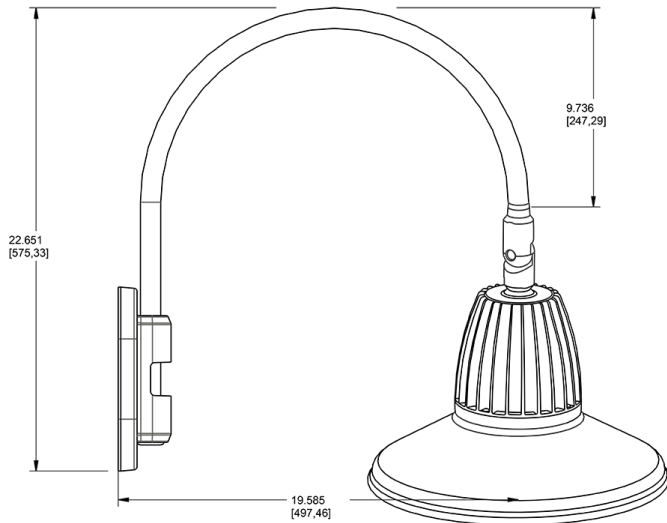

Dimensions

Features

- Adjustable 45° swivel joint
- Superior heat sink
- Die-cast aluminum housing
- 5-Year, No-Compromise Warranty

Ordering Matrix

Family	Wattage	Color Temp	Reflector	Shade	ShadeSize	Finish
GN4LED	26	Y		ST		YL
	13 = 13W 26 = 26W	Y = 3000K Warm N = 4000K Neutral	Blank = Flood R = Rectangular S = Spot	ST = Straight Shade	11 = 11" Blank = 15"	B = Black W = White A = Bronze S = Silver G = Hunter Green YL = Yellow LB = Light Blue BL = Royal Blue BWN = Brown I = Ivory R = Red