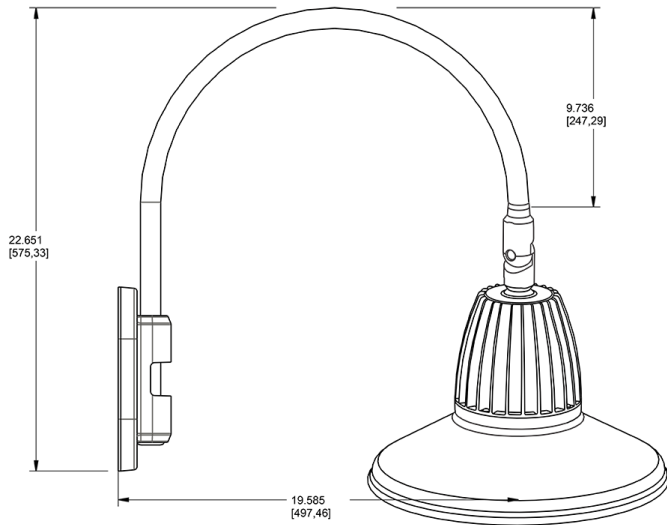

Dimensions

Features

- Adjustable 45° swivel joint
- Superior heat sink
- Die-cast aluminum housing
- 5-Year, No-Compromise Warranty

Ordering Matrix

Family	Wattage	Color Temp	Reflector	Shade	ShadeSize	Finish
GN4LED	26	Y		ST		R
	13 = 13W 26 = 26W	Y = 3000K Warm N = 4000K Neutral	Blank = Flood R = Rectangular S = Spot	ST = Straight Shade	11 = 11" Blank = 15"	B = Black W = White A = Bronze S = Silver G = Hunter Green YL = Yellow LB = Light Blue BL = Royal Blue BWN = Brown I = Ivory R = Red