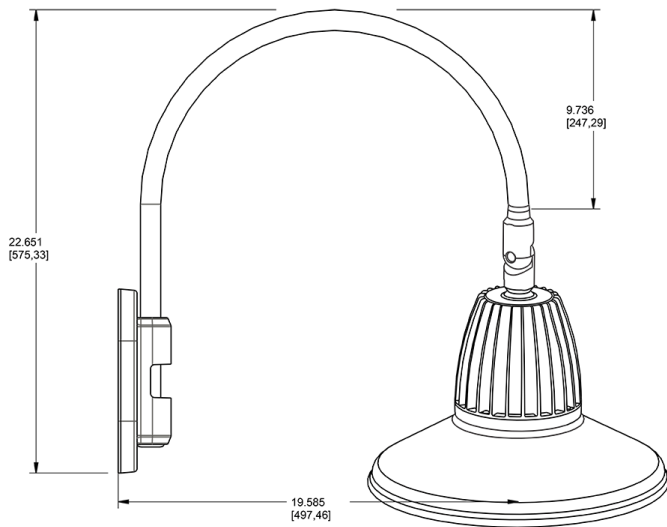

Dimensions

Features

- Adjustable 45° swivel joint
- Superior heat sink
- Die-cast aluminum housing
- 5-Year, No-Compromise Warranty

Ordering Matrix

Family	Wattage	Color Temp	Reflector	Shade	ShadeSize	Finish
GN4LED	26	Y		ST	11	BL
	13 = 13W 26 = 26W	Y = 3000K Warm N = 4000K Neutral	Blank = Flood R = Rectangular S = Spot	ST = Straight Shade	11 = 11" Blank = 15"	B = Black W = White A = Bronze S = Silver G = Hunter Green YL = Yellow LB = Light Blue BL = Royal Blue BWN = Brown I = Ivory R = Red