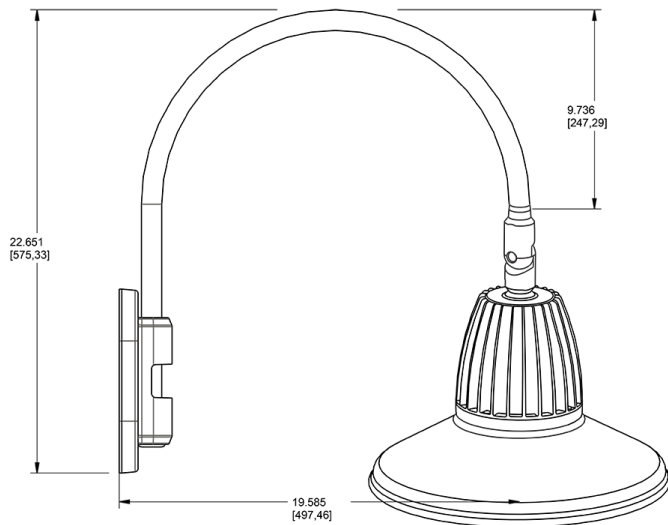

Technical Specifications

Compliance

UL Listed:

Suitable for wet locations. Suitable for mounting within 4ft (1.2m) of the ground.

IESNA LM-79 & lm-80 Testing:

RAB LED luminaires and LED components have been tested by an independent laboratory in accordance with IESNA lm-79 and lm-80

Dimensions

Features

- Adjustable 45° swivel joint
- Superior heat sink
- Die-cast aluminum housing
- 5-Year, No-Compromise Warranty

Ordering Matrix

Family	Wattage	Color Temp	Reflector	Shade	ShadeSize	Finish
GN4LED	26	Y	S	ST		W
	13 = 13W 26 = 26W	Y = 3000K Warm N = 4000K Neutral	Blank = Flood R = Rectangular S = Spot	ST = Straight Shade	11 = 11" Blank = 15"	B = Black W = White A = Bronze S = Silver G = Hunter Green YL = Yellow LB = Light Blue BL = Royal Blue BWN = Brown I = Ivory R = Red