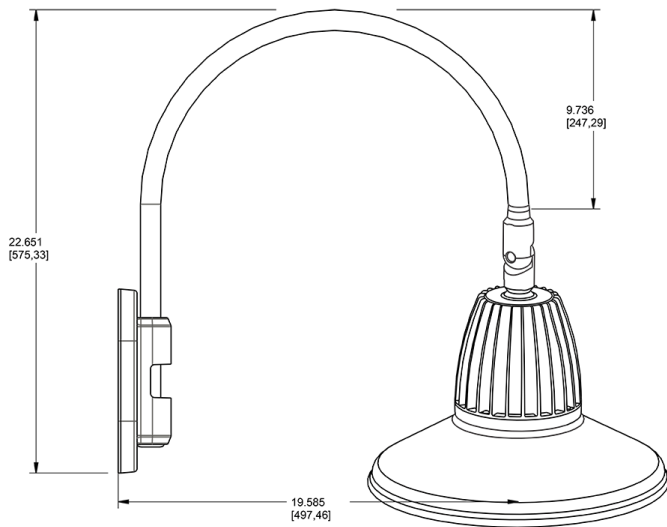

Technical Specifications

Compliance

UL Listed:

Suitable for wet locations. Suitable for mounting within 4ft (1.2m) of the ground.

IESNA LM-79 & lm-80 Testing:

RAB LED luminaires and LED components have been tested by an independent laboratory in accordance with IESNA lm-79 and lm-80

Dimensions

Features

- Adjustable 45° swivel joint
- Superior heat sink
- Die-cast aluminum housing
- 5-Year, No-Compromise Warranty

Ordering Matrix

Family	Wattage	Color Temp	Reflector	Shade	ShadeSize	Finish
GN4LED	26	Y	S	ST		G
	13 = 13W 26 = 26W	Y = 3000K Warm N = 4000K Neutral	Blank = Flood R = Rectangular S = Spot	ST = Straight Shade	11 = 11" Blank = 15"	B = Black W = White A = Bronze S = Silver G = Hunter Green YL = Yellow LB = Light Blue BL = Royal Blue BWN = Brown I = Ivory R = Red