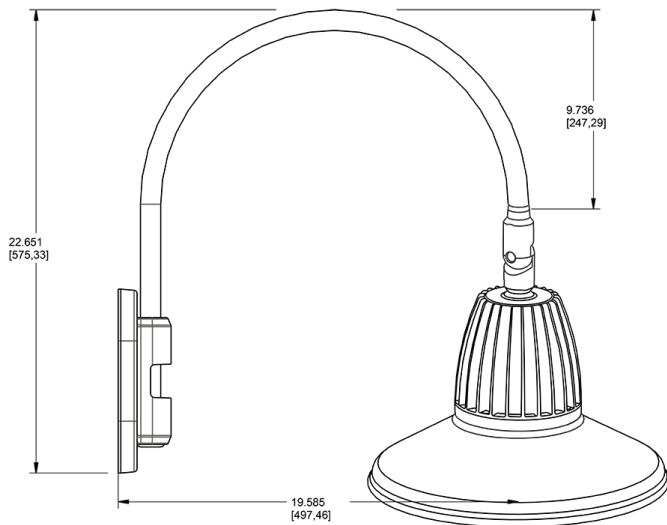

Dimensions

Features

- Adjustable 45° swivel joint
- Superior heat sink
- Die-cast aluminum housing
- 5-Year, No-Compromise Warranty

Ordering Matrix

Family	Wattage	Color Temp	Reflector	Shade	ShadeSize	Finish
GN4LED	26	Y	S	ST	11	YL
	13 = 13W 26 = 26W	Y = 3000K Warm N = 4000K Neutral	Blank = Flood R = Rectangular S = Spot	ST = Straight Shade	11 = 11" Blank = 15"	B = Black W = White A = Bronze S = Silver G = Hunter Green YL = Yellow LB = Light Blue BL = Royal Blue BWN = Brown I = Ivory R = Red