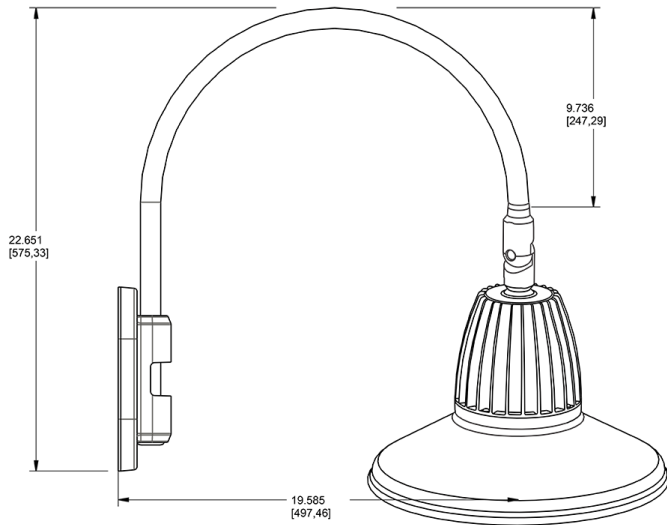

Dimensions

Features

- Adjustable 45° swivel joint
- Superior heat sink
- Die-cast aluminum housing
- 5-Year, No-Compromise Warranty

Ordering Matrix

Family	Wattage	Color Temp	Reflector	Shade	ShadeSize	Finish
GN4LED	26	Y	S	ST	11	W
	13 = 13W 26 = 26W	Y = 3000K Warm N = 4000K Neutral	Blank = Flood R = Rectangular S = Spot	ST = Straight Shade	11 = 11" Blank = 15"	B = Black W = White A = Bronze S = Silver G = Hunter Green YL = Yellow LB = Light Blue BL = Royal Blue BWN = Brown I = Ivory R = Red