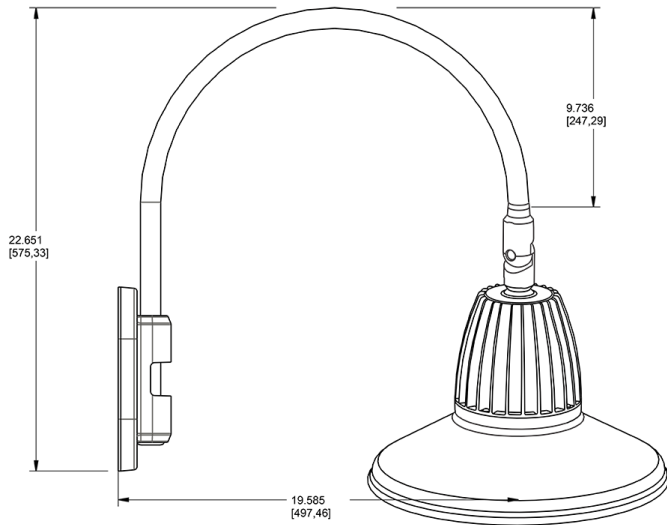

Technical Specifications

Compliance

UL Listed:

Suitable for wet locations. Suitable for mounting within 4ft (1.2m) of the ground.

IESNA LM-79 & lm-80 Testing:

RAB LED luminaires and LED components have been tested by an independent laboratory in accordance with IESNA lm-79 and lm-80

Dimensions

Features

- Adjustable 45° swivel joint
- Superior heat sink
- Die-cast aluminum housing
- 5-Year, No-Compromise Warranty

Ordering Matrix

Family	Wattage	Color Temp	Reflector	Shade	ShadeSize	Finish
GN4LED	26	Y	S	ST	11	LB
	13 = 13W 26 = 26W	Y = 3000K Warm N = 4000K Neutral	Blank = Flood R = Rectangular S = Spot	ST = Straight Shade	11 = 11" Blank = 15"	B = Black W = White A = Bronze S = Silver G = Hunter Green YL = Yellow LB = Light Blue BL = Royal Blue BWN = Brown I = Ivory R = Red