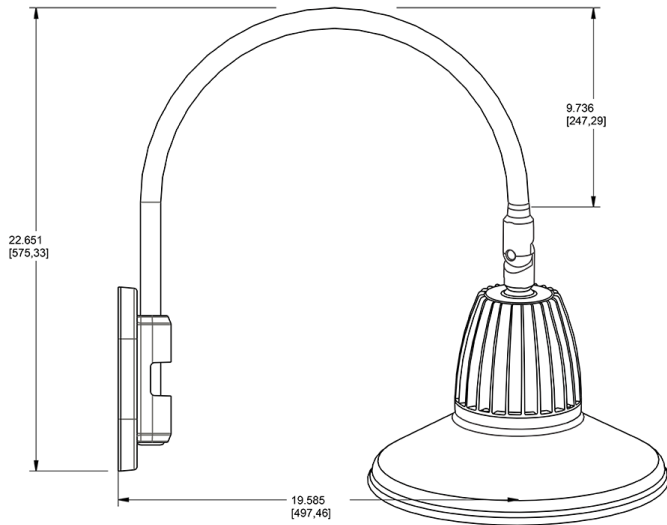

Dimensions

Features

- Adjustable 45° swivel joint
- Superior heat sink
- Die-cast aluminum housing
- 5-Year, No-Compromise Warranty

Ordering Matrix

Family	Wattage	Color Temp	Reflector	Shade	ShadeSize	Finish
GN4LED	26	Y	S	ST	11	B
	13 = 13W 26 = 26W	Y = 3000K Warm N = 4000K Neutral	Blank = Flood R = Rectangular S = Spot	ST = Straight Shade	11 = 11" Blank = 15"	B = Black W = White A = Bronze S = Silver G = Hunter Green YL = Yellow LB = Light Blue BL = Royal Blue BWN = Brown I = Ivory R = Red