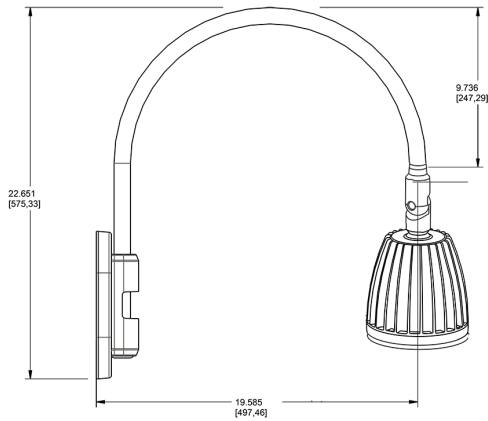

Technical Specifications

Compliance

UL Listed:

Suitable for wet locations. Suitable for mounting within 4ft (1.2m) of the ground.

IESNA LM-79 & lm-80 Testing:

RAB LED luminaires and LED components have been tested by an independent laboratory in accordance with IESNA lm-79 and lm-80

Dimensions

Features

- Adjustable 45° swivel joint
- Superior heat sink
- Die-cast aluminum housing
- 5-Year, No-Compromise Warranty

Ordering Matrix

Family	Wattage	Color Temp	Reflector	Shade	ShadeSize	Finish
GN4LED	26	Y	S			BWN
	13 = 13W 26 = 26W	Y = 3000K Warm N = 4000K Neutral	Blank = Flood R = Rectangular S = Spot	Blank = No Shade	Blank = No Shade Size	B = Black W = White A = Bronze S = Silver G = Hunter Green YL = Yellow LB = Light Blue BL = Royal Blue BWN = Brown I = Ivory R = Red