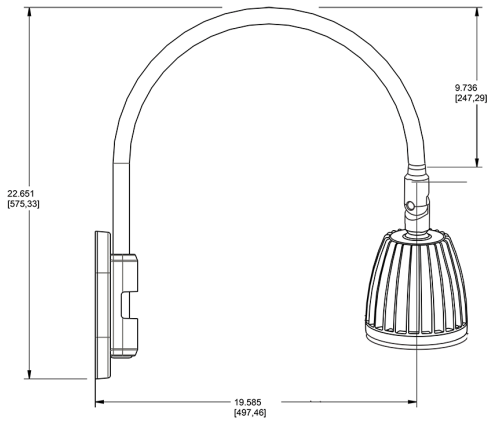

Dimensions

Features

- Adjustable 45° swivel joint
- Superior heat sink
- Die-cast aluminum housing
- 5-Year, No-Compromise Warranty

Ordering Matrix

Family	Wattage	Color Temp	Reflector	Shade	ShadeSize	Finish
GN4LED	26	Y	S			B
	13 = 13W 26 = 26W	Y = 3000K Warm N = 4000K Neutral	Blank = Flood R = Rectangular S = Spot	Blank = No Shade	Blank = No Shade Size	B = Black W = White A = Bronze S = Silver G = Hunter Green YL = Yellow LB = Light Blue BL = Royal Blue BWN = Brown I = Ivory R = Red