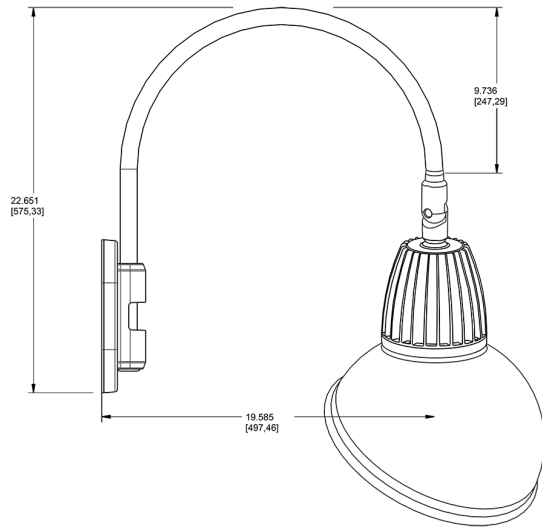

Dimensions

Features

- Adjustable 45° swivel joint
- Superior heat sink
- Die-cast aluminum housing
- 5-Year, No-Compromise Warranty

Ordering Matrix

Family	Wattage	Color Temp	Reflector	Shade	ShadeSize	Finish
GN4LED	26	Y	S	AD		W
	13 = 13W 26 = 26W	Y = 3000K Warm N = 4000K Neutral	Blank = Flood R = Rectangular S = Spot	AD = Angled Dome	11 = 11" Blank = 15"	S = Silver G = Hunter Green YL = Yellow LB = Light Blue BL = Royal Blue BWN = Brown I = Ivory R = Red B = Black W = White A = Bronze