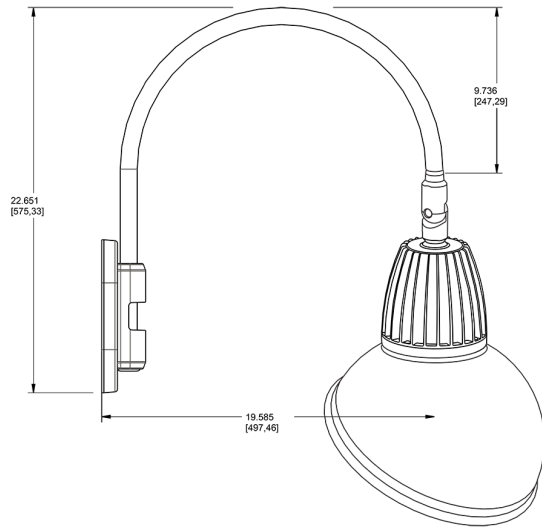

Dimensions

Features

- Adjustable 45° swivel joint
- Superior heat sink
- Die-cast aluminum housing
- 5-Year, No-Compromise Warranty

Ordering Matrix

Family	Wattage	Color Temp	Reflector	Shade	ShadeSize	Finish
GN4LED	26	Y	S	AD		BL
	13 = 13W 26 = 26W	Y = 3000K Warm N = 4000K Neutral	Blank = Flood R = Rectangular S = Spot	AD = Angled Dome	11 = 11" Blank = 15"	S = Silver G = Hunter Green YL = Yellow LB = Light Blue BL = Royal Blue BWN = Brown I = Ivory R = Red B = Black W = White A = Bronze