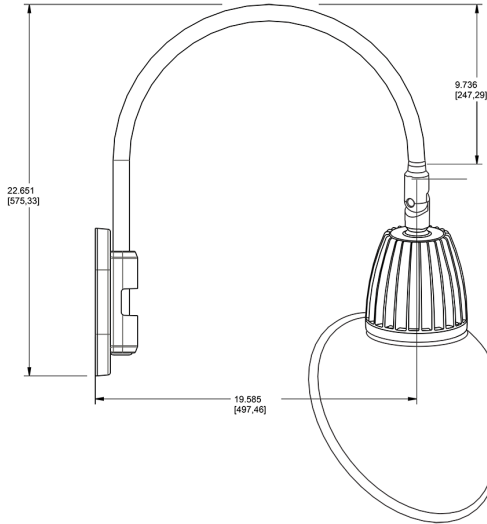

Dimensions

Features

- Adjustable 45° swivel joint
- Superior heat sink
- Die-cast aluminum housing
- 5-Year, No-Compromise Warranty

Ordering Matrix

Family	Wattage	Color Temp	Reflector	Shade	ShadeSize	Finish
GN4LED	26	Y	S	AC		YL
	13 = 13W 26 = 26W	Y = 3000K Warm N = 4000K Neutral	Blank = Flood R = Rectangular S = Spot	AC = Angled Cone	11 = 11" Blank = 15"	B = Black W = White A = Bronze S = Silver G = Hunter Green YL = Yellow LB = Light Blue BL = Royal Blue BWN = Brown I = Ivory R = Red