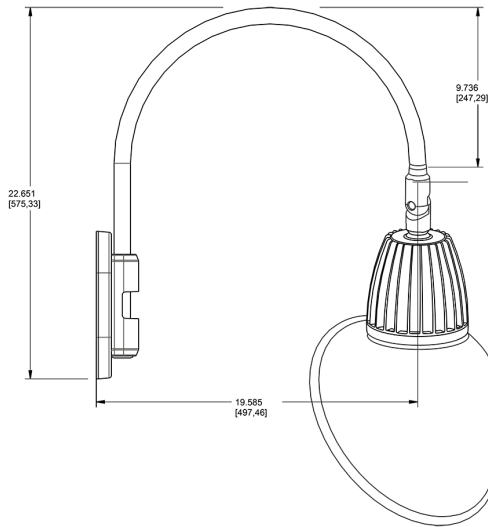

Dimensions

Features

- Adjustable 45° swivel joint
- Superior heat sink
- Die-cast aluminum housing
- 5-Year, No-Compromise Warranty

Ordering Matrix

Family	Wattage	Color Temp	Reflector	Shade	ShadeSize	Finish
GN4LED	26	Y	S	AC		S
	13 = 13W 26 = 26W	Y = 3000K Warm N = 4000K Neutral	Blank = Flood R = Rectangular S = Spot	AC = Angled Cone	11 = 11" Blank = 15"	B = Black W = White A = Bronze S = Silver G = Hunter Green YL = Yellow LB = Light Blue BL = Royal Blue BWN = Brown I = Ivory R = Red