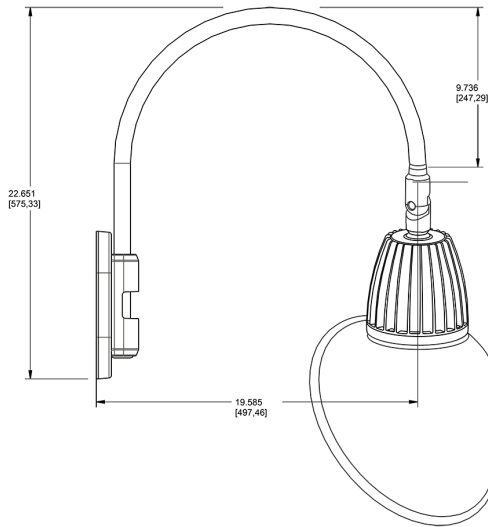

Dimensions

Features

- Adjustable 45° swivel joint
- Superior heat sink
- Die-cast aluminum housing
- 5-Year, No-Compromise Warranty

Ordering Matrix

Family	Wattage	Color Temp	Reflector	Shade	ShadeSize	Finish
GN4LED	26	Y	S	AC		I
	13 = 13W 26 = 26W	Y = 3000K Warm N = 4000K Neutral	Blank = Flood R = Rectangular S = Spot	AC = Angled Cone	11 = 11" Blank = 15"	B = Black W = White A = Bronze S = Silver G = Hunter Green YL = Yellow LB = Light Blue BL = Royal Blue BWN = Brown I = Ivory R = Red