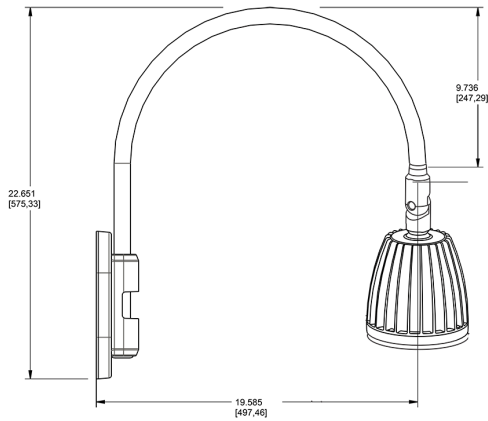

Dimensions

Features

- Adjustable 45° swivel joint
- Superior heat sink
- Die-cast aluminum housing
- 5-Year, No-Compromise Warranty

Ordering Matrix

Family	Wattage	Color Temp	Reflector	Shade	ShadeSize	Finish
GN4LED	26	Y	S			A
	13 = 13W 26 = 26W	Y = 3000K Warm N = 4000K Neutral	Blank = Flood R = Rectangular S = Spot	Blank = No Shade	Blank = No Shade Size	B = Black W = White A = Bronze S = Silver G = Hunter Green YL = Yellow LB = Light Blue BL = Royal Blue BWN = Brown I = Ivory R = Red