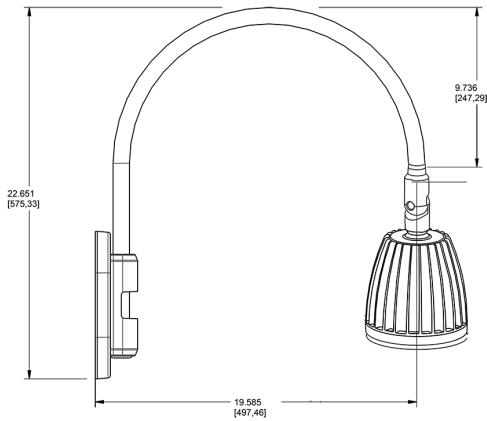

Dimensions

Features

- Adjustable 45° swivel joint
- Superior heat sink
- Die-cast aluminum housing
- 5-Year, No-Compromise Warranty

Ordering Matrix

Family	Wattage	Color Temp	Reflector	Shade	ShadeSize	Finish
GN4LED	26	Y				S
	13 = 13W 26 = 26W	Y = 3000K Warm N = 4000K Neutral	Blank = Flood R = Rectangular S = Spot	Blank = No Shade	Blank = No Shade Size	B = Black W = White A = Bronze S = Silver G = Hunter Green YL = Yellow LB = Light Blue BL = Royal Blue BWN = Brown I = Ivory R = Red