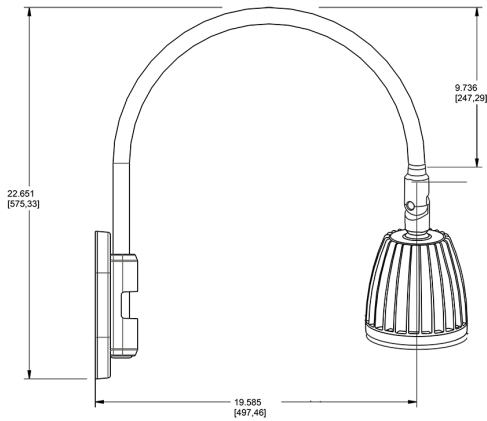

Technical Specifications

Compliance

UL Listed:

Suitable for wet locations. Suitable for mounting within 4ft (1.2m) of the ground.

IESNA LM-79 & lm-80 Testing:

RAB LED luminaires and LED components have been tested by an independent laboratory in accordance with IESNA lm-79 and lm-80

Dimensions

Features

- Adjustable 45° swivel joint
- Superior heat sink
- Die-cast aluminum housing
- 5-Year, No-Compromise Warranty

Ordering Matrix

Family	Wattage	Color Temp	Reflector	Shade	ShadeSize	Finish
GN4LED	26	Y	R			W
	13 = 13W 26 = 26W	Y = 3000K Warm N = 4000K Neutral	Blank = Flood R = Rectangular S = Spot	Blank = No Shade	Blank = No Shade Size	B = Black W = White A = Bronze S = Silver G = Hunter Green YL = Yellow LB = Light Blue BL = Royal Blue BWN = Brown I = Ivory R = Red